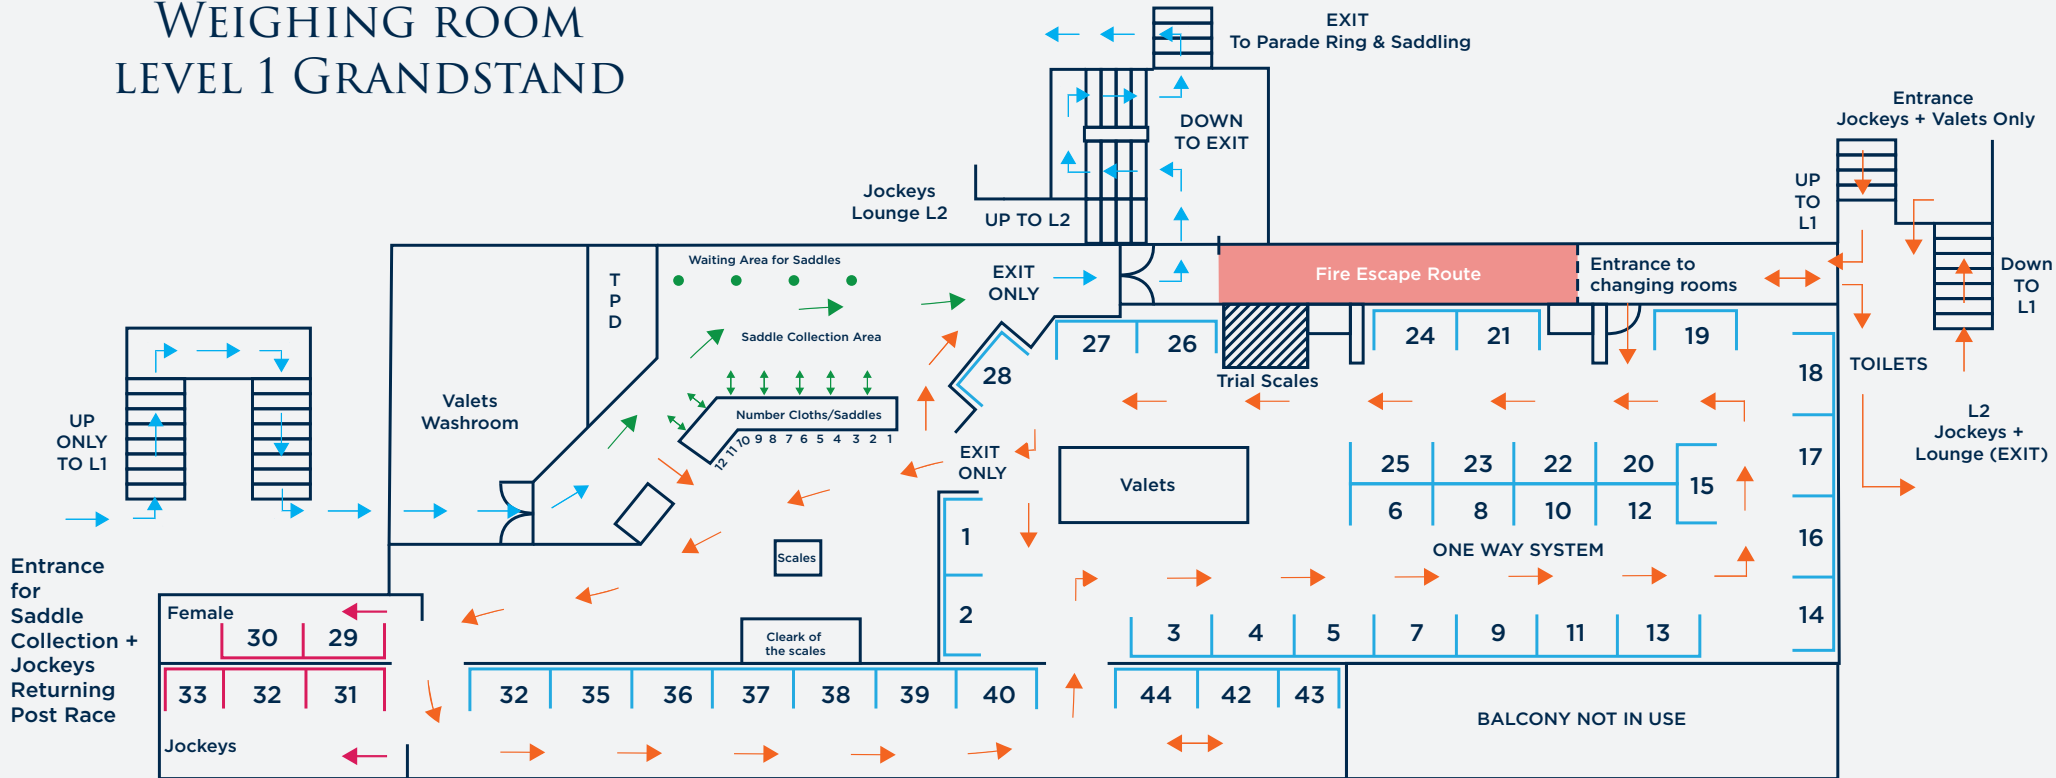

# WEIGHING ROOM LEVEL 1 GRANDSTAND

## LEVEL 1: WEIGHING ROOM

(JOCKEYS CHANGING, CLERK OF SCALES & SADDLE)

## LEVEL 2: JOCKEYS LOUNGE - PLEASE GO UPSTAIRS VIA CENTRAL STAIRCASE TO LOUNGE AREA

(FOOD, DRINK, REST AREA & PHYSIO)

TOILETS LOCATED ON BOTH LEVELS AS INDICATED.

## KEY

- ALL JOCKEYS
- FEMALE JOCKEYS ONLY
- TRAINERS
- ROUTE USED BY BOTH TRAINERS & JOCKEYS