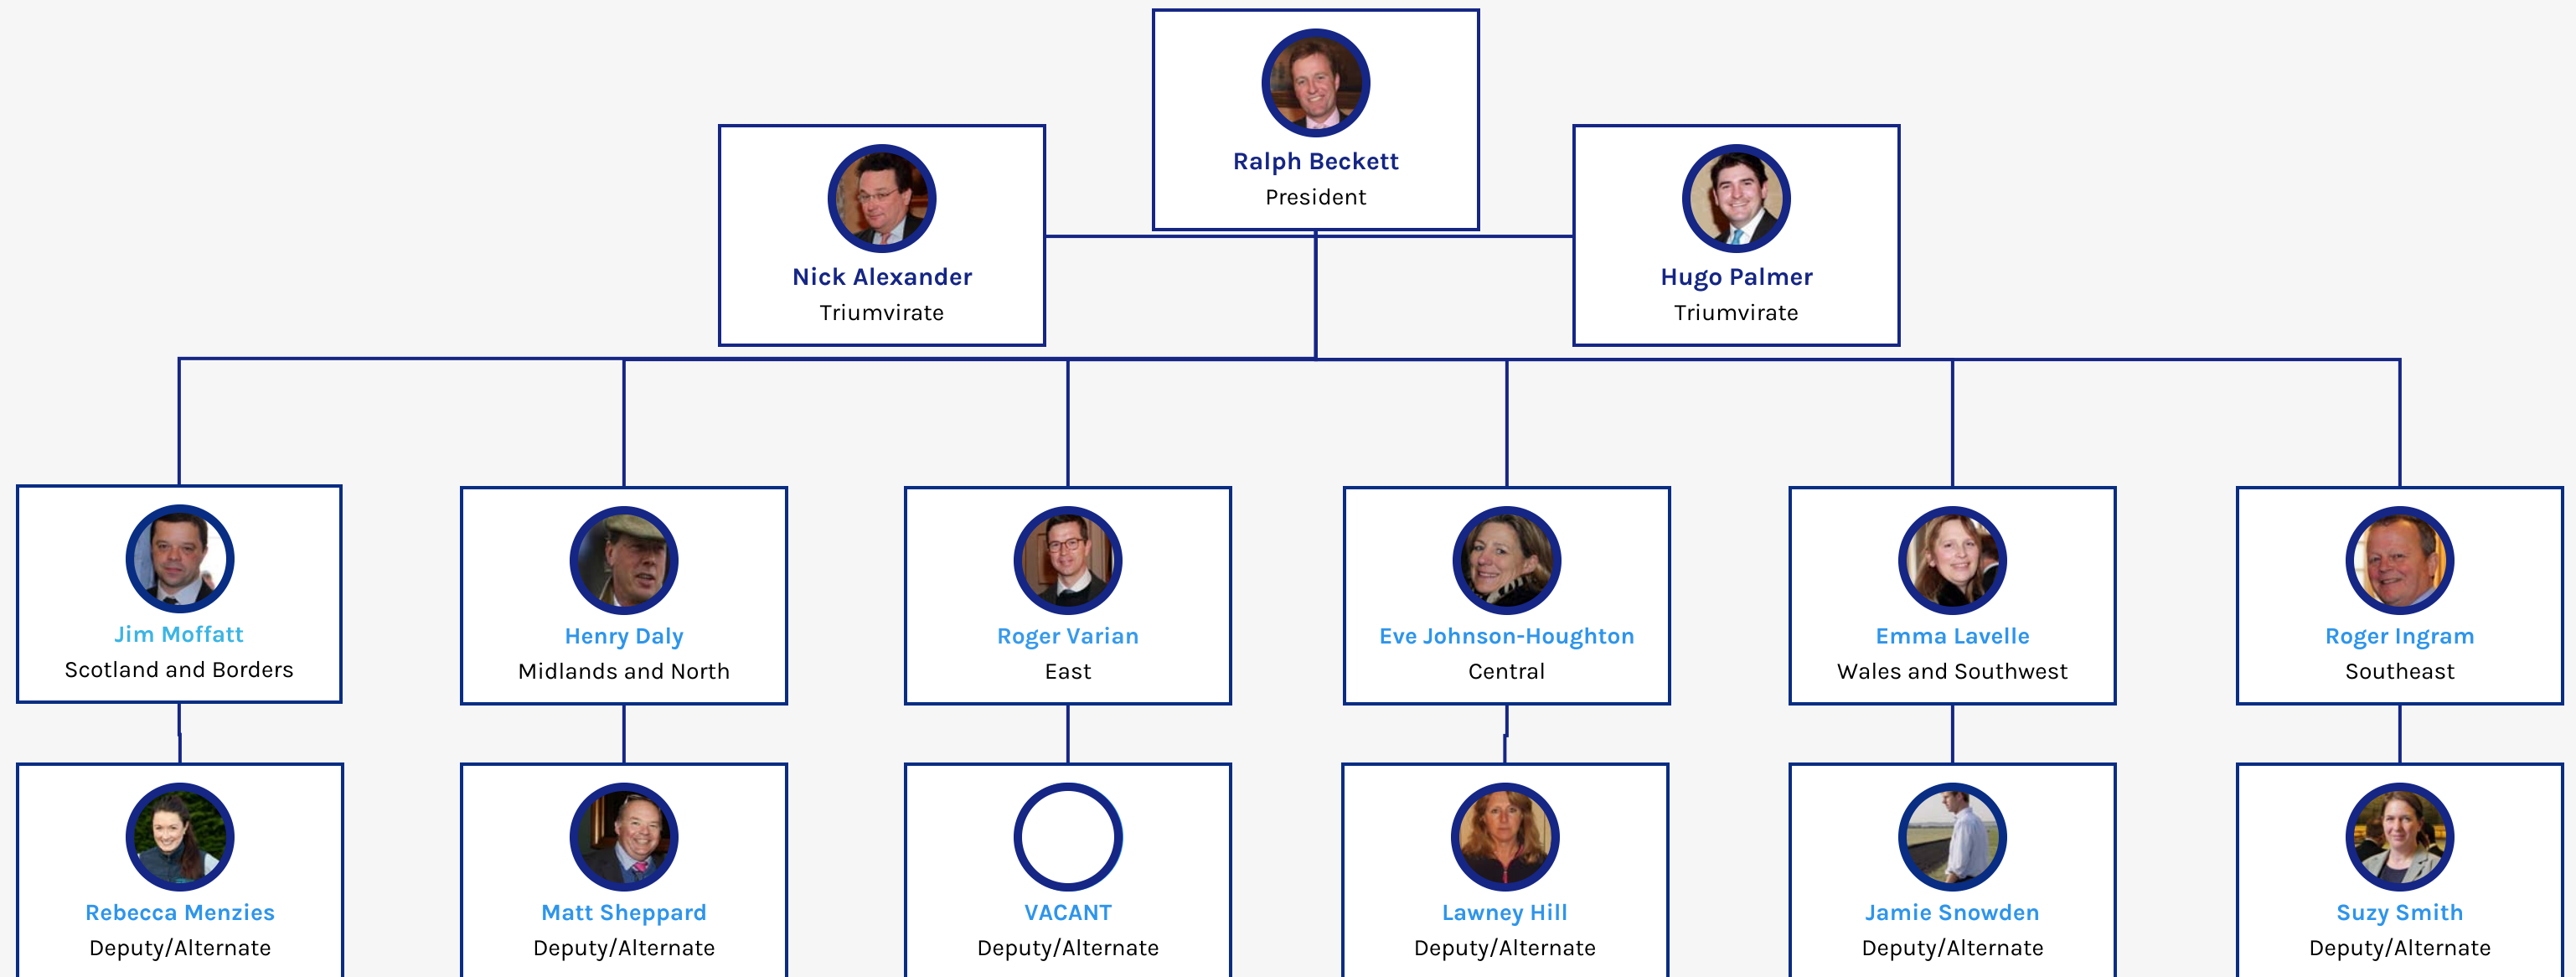

# NATIONAL TRAINERS FEDERATION

## Jump Racing Committee

Emma Lavelle  
Di Grissell  
Jamie Snowden  
Suzy Smith  
Lawney Hill  
TBC  
TBC

## Flat Racing Committee

Ralph Beckett  
Matt Sheppard  
Ed de Giles  
TBC  
TBC  
TBC  
TBC

## Public Affairs Group

Ralph Beckett  
Nick Alexander  
Hugo Palmer  
TBC  
TBC  
TBC